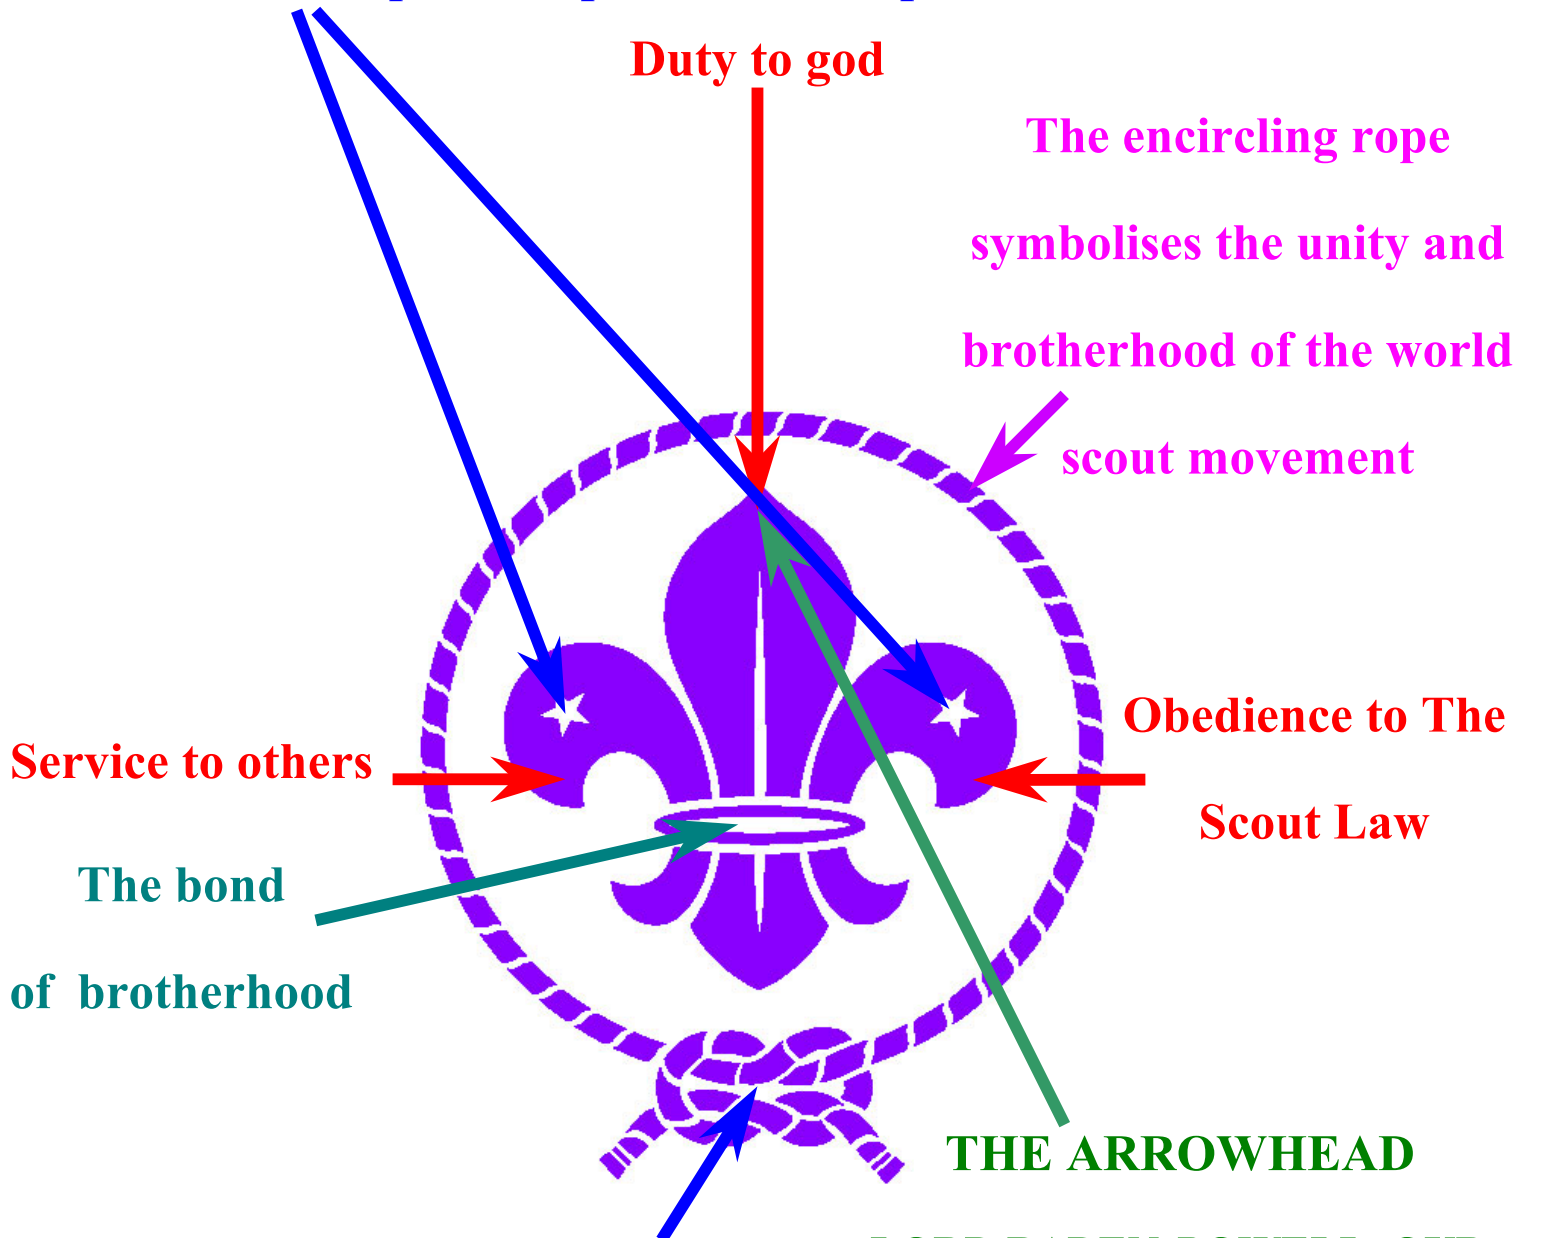

The World Scout Emblem It's Meaning

The two 5-point stars stand for truth and knowledge.

The ten points represent the 10 points of scout law

Service to others

Duty to god

The encircling rope
symbolises the unity and
brotherhood of the world

scout movement

Obedience to The
Scout Law

The bond
of brotherhood

THE ARROWHEAD

The reef knot, which one cannot
undo no matter how hard one
pulls at it, is symbolic of the
strength of world scouting
unity and brotherhood

LORD BADEN-POWELL, OUR
FOUNDER, Said; "Our badge we took
from the 'north point' used on
MAPS..LADY OLAVE Said, Later:
"It shows the true way to go"